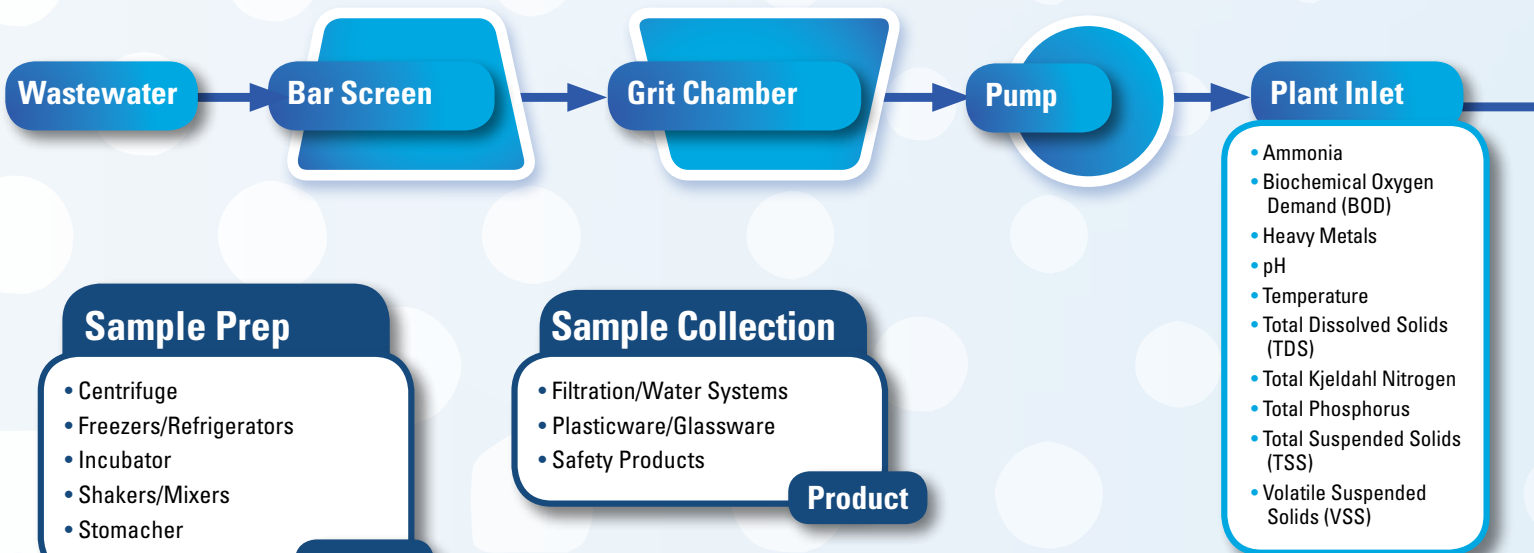

Wastewater

Delivering Application Solutions

Wastewater

Fisher Scientific provides equipment that is essential to monitor and control water treatment processes in industrial and wastewater treatment plants. For more information on how we can monitor and control your water treatment plant, please contact us at www.fishersci.com.

Thermo Scientific Orion Chlorine Tester

Thermo Scientific Orion Multi-Parameter Photometer

Thermo Scientific Portable Turbidity Meter

Thermo Scientific Orion Meter Benchtop

Thermo Scientific Orion Meter

Thermo Scientific RDO Probe

Thermo Scientific Dionex ICS 900

RESULTS count in wastewater. Count on Fisher Scientific for everything you need to generate reproducible, reliable results every time.

- Choice of brands from trusted manufacturers ... ensuring your work is always of the highest quality
- Convenient, one-source access to thousands of items ... letting you focus on your work, not paperwork
- Easy ordering and expedient delivery ... assuring you get what you need when you need it
- Tailored end-to-end solutions ... helping you achieve long-term savings
- Services that can streamline your business processes ... reducing your operating costs