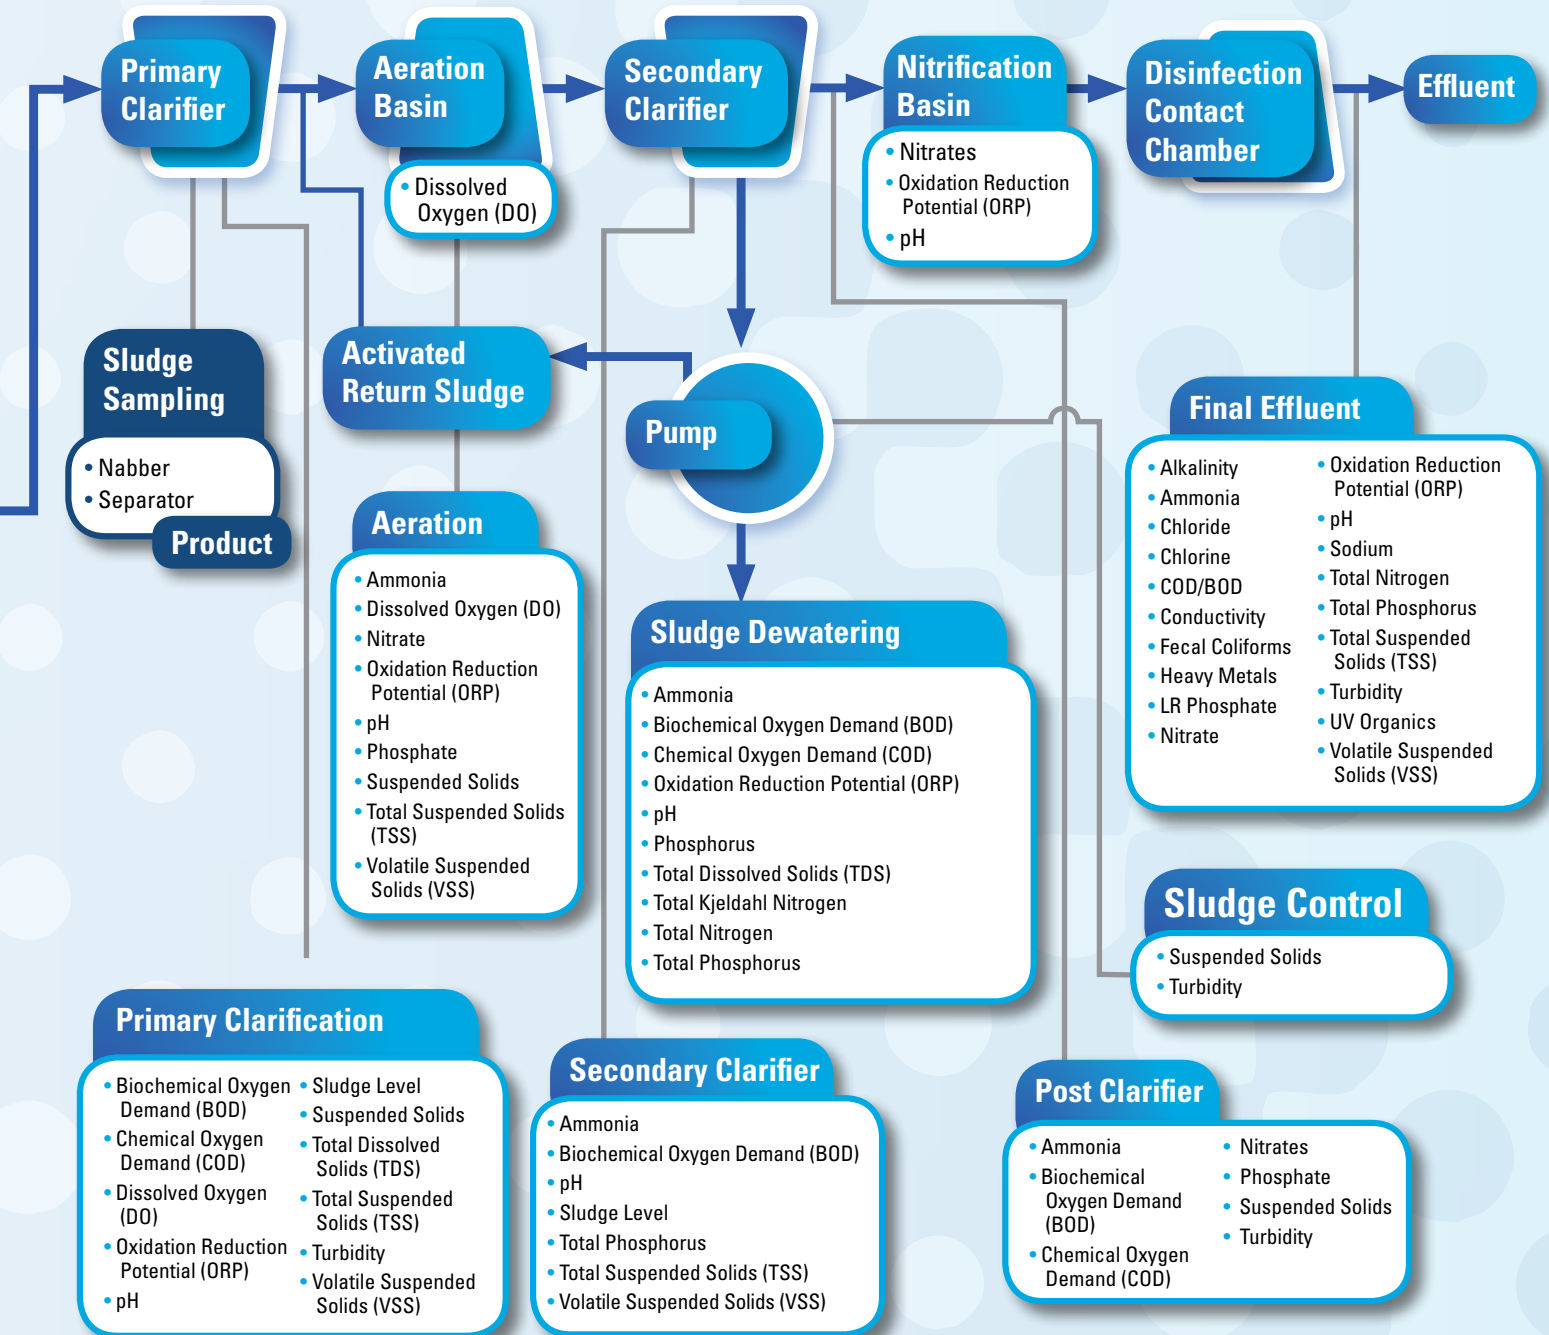

Wastewater

Delivering Application Solutions

Wastewater

Fisher Scientific provides equipment that is essential to monitor and control water treatment processes in industrial and wastewater treatment plants. For more information on how we can monitor and control your water treatment plant, please contact us at www.fishersci.com.

Thermo Scientific Orion Chlorine Tester

Thermo Scientific Orion Multi-Parameter Photometer

Thermo Scientific Portable Turbidity Meter

Thermo Scientific Orion Meter Benchtop

Thermo Scientific Orion Meter

Thermo Scientific RDO Probe

Thermo Scientific Dionex ICS 900

RESULTS count in wastewater. Count on Fisher Scientific for everything you need to generate reproducible, reliable results every time.

- Choice of brands from trusted manufacturers ... ensuring your work is always of the highest quality
- Convenient, one-source access to thousands of items ... letting you focus on your work, not paperwork
- Easy ordering and expedient delivery ... assuring you get what you need when you need it
- Tailored end-to-end solutions ... helping you achieve long-term savings
- Services that can streamline your business processes ... reducing your operating costs